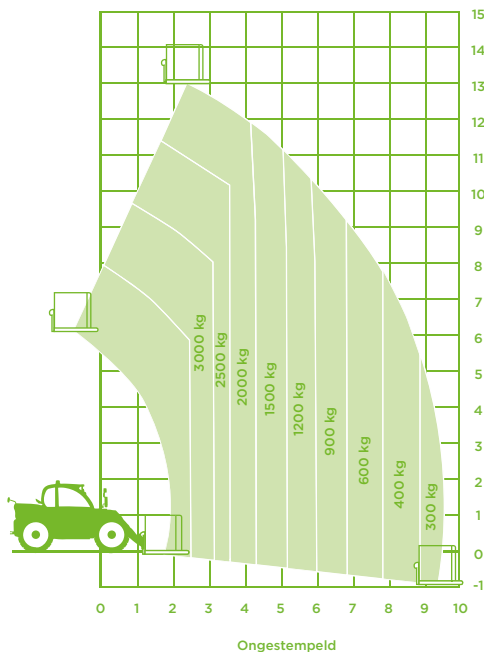

TELEHANDLER (DIESEL) Model Manitou MT 1440 P

Specifications Manitou MT 1440 P

Lifting Height On Tyres 12,30m

Lifting Height On Stabilisers 13,55m

Max. Reach On Tyres 9,46m

Max. Reach On Stabilisers 9,38m

Max. Capacity 4.000kg

Fork Diminsions (LxWxD) 1,20x0,125x0,05m

Transport Dim. (LxWxH) 6,14x2,26x2,64m

Total Weight 10.800kg

Power/Fuel Diesel

Four Wheel Drive Yes

Four Wheel Steering Yes

Rotating No