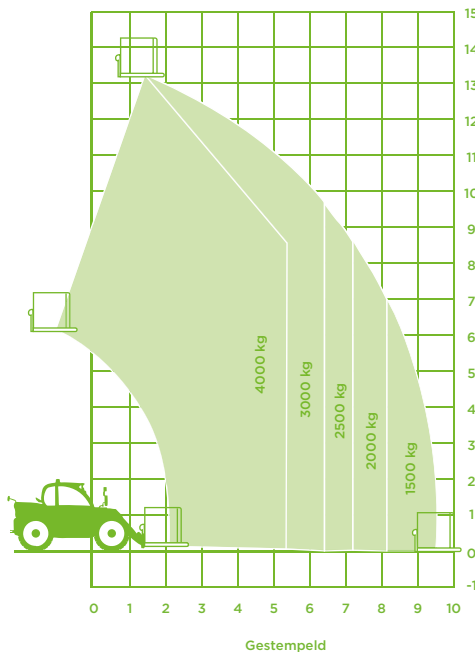

TELEHANDLER (DIESEL) Model Manitou MT 1440 P

Specifications Manitou MT 1440 P

Lifting Height On Tyres 12,30m

Lifting Height On Stabilisers 13,55m

Max. Reach On Tyres 9,46m

Max. Reach On Stabilisers 9,38m

Max. Capacity 4.000kg

Fork Diminsions (LxWxD) 1,20x0,125x0,05m

Transport Dim. (LxWxH) 6,14x2,26x2,64m

Total Weight 10.800kg

Power/Fuel Diesel

Four Wheel Drive Yes

Four Wheel Steering Yes

Rotating No