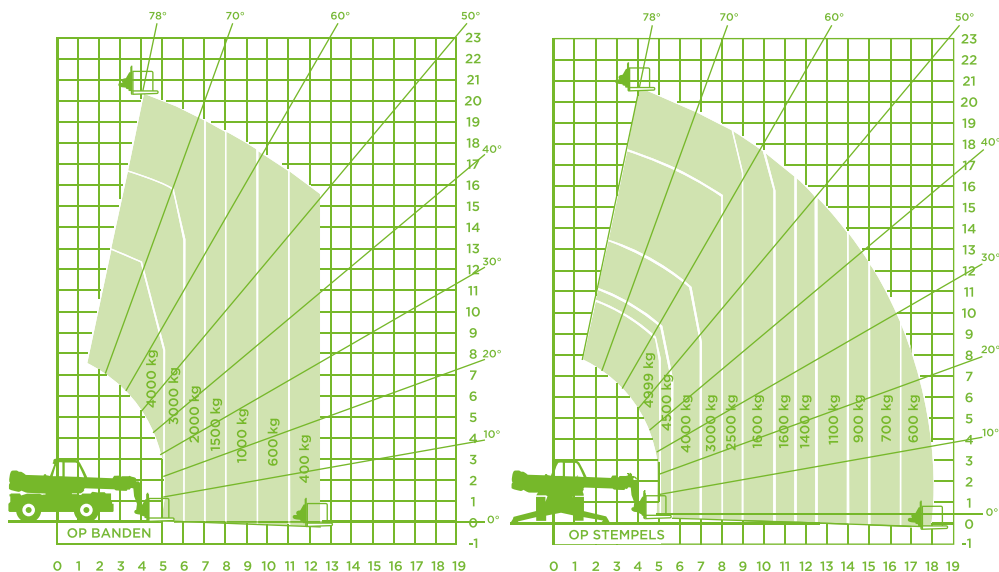

TELEHANDLER (DIESEL) Model Manitou MRT 2150

Specifications Manitou MRT 2150

- Lifting Height On Tyres** 20,40m
- Lifting Height On Stabilisers** 20,60m
- Max. Reach On Tyres** 18,10m
- Max. Reach On Stabilisers** 19,00m
- Max. Capacity** 5.000kg
- Fork Diminsions (LxWxD)** 1,15x0,13x0,05m
- Transport Dim. (LxWxH)** 6,87x2,43x3,05m
- Total Weight** 17.035kg
- Power/Fuel** Diesel
- Four Wheel Drive** Yes
- Four Wheel Steering** Yes
- Rotating** Yes